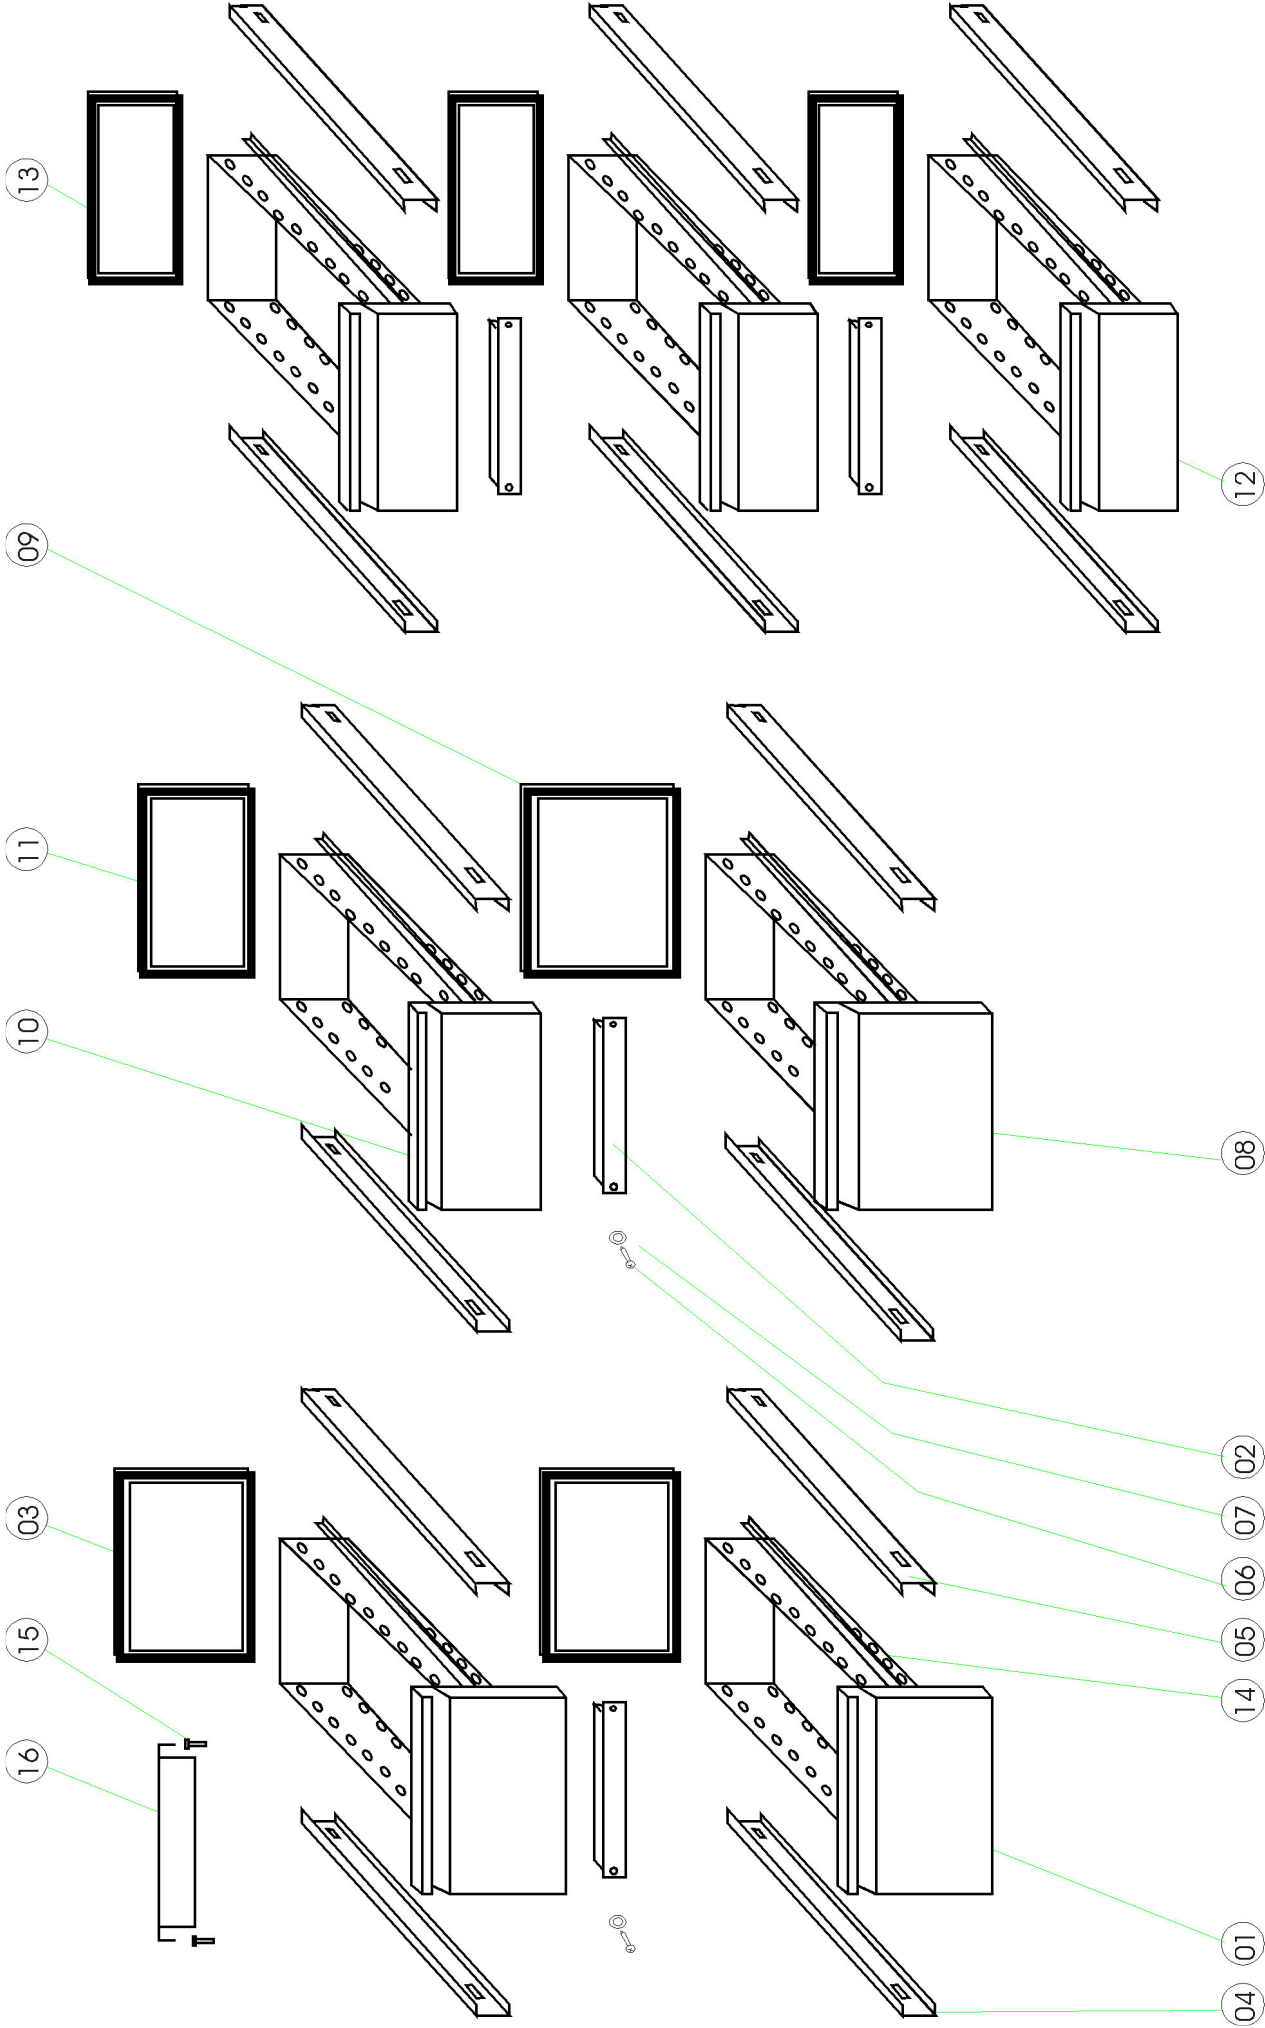

CBC DRAWERS

<i>POS.</i>	<i>REF. NO.</i>	<i>ITEM</i>
1	7400090101	DRAWER FRONT 535x380 MM
2	7400090102	BRIDGE
3	7400090103	GASKET 535x380 MM
4	7400090104	GUIDE LEFT
5	7400090105	GUIDE RIGHT
6	7400090106	SCREW M4
7	7400090107	WASHER M4
8	7400090108	FRONT DRAWER 535x430 MM
9	7400090109	GASKET 535x430 MM
10	7400090110	FRONT DRAWER 535x330 MM
11	7400090111	GASKET 535x330 MM
12	7400090112	DRAWER FRONT 535x247 MM
13	7400090113	GASKET 535x247 MM
14	7400090114	DRAWER BODY
15	7400090115	GROMMET FOR DIVIDER
16	7400090116	DIVIDER FOR DRAWER

Explode CBC Drawers